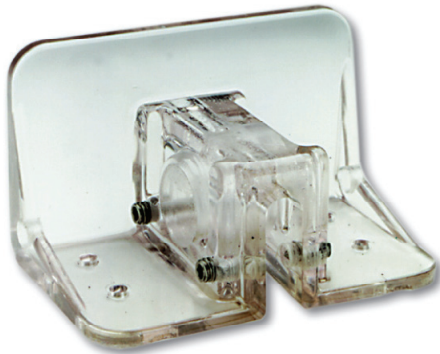

Polar Blox, Inc.

155 Gilbert Hollow Rd. Hollsopple, PA 15935
1 (800) 298-4328 (814) 629-7397
www.polarblox.com

Original Standing Seam Snow Guard

5" Wide Face

HOLDS 1460 LBS
Mechanical Attachment

3" Tall

5" Wide Base

The only standing seam system made of tough high-izod poly-carbonate plastic. The guard has a 5" wide face, 3" tall face, 3" long base, and a 5" wide base. The Guard will fit up to a 1/2" wide seam. This plastic snow guard is compatible with all metals and composites. It features non-rusting stainless steel fasteners which do not penetrate the roof, so there are no opportunities for leaks. The original standing seam snow guard can be utilized with or without the ice bar. The optional ice bar sits a mere 3/8" above the roof to keep ice from sliding. The ice bar is 1" in diameter and is pre-cut cut to fit your panel. These guards can be installed in any weather.